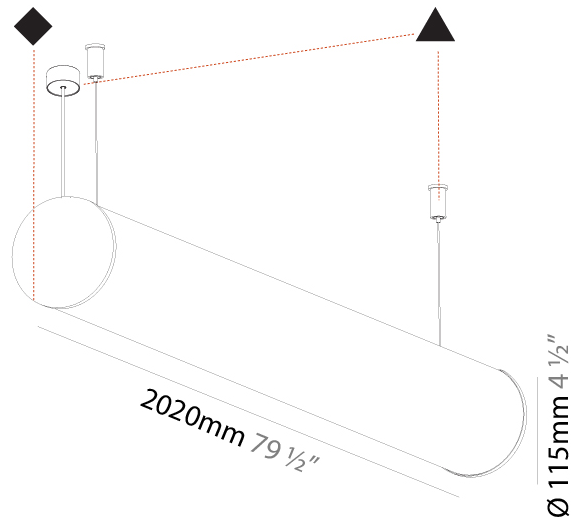

GENERAL

Series: Bunga
Brand: Prolicht
Division: Architectural
Mounting Type: Suspension
Mounting Location: Ceiling
Subcategory: Profile

PHYSICAL

Shape: Cylinder
Length (mm): 2020
Length (in): 79 ½
Width (mm): 115
Width (in): 4 ½
Height (mm): 115
Height (in): 4 ½
Light Distribution: Omnidirectional
Weight (kg): 6.22
Weight (lbs): 13.71
Diffuser: PMMA - Opal
Fixture Finish: [SSR / BKV / CWI / CRY / HAB / UFT / ITA / RUA / FTG / MYG / LOD / PUS / FRO / FUP / KIA / POP / BLS / SPG / MEY / GOH / GUM / CHC / COM / ABZ / JAG / OBR / MOS / ROR](#)
Fixture Material: Aluminum
Cable Details: [2000mm or 6000mm Transparent Cable](#)
Upon Request: Cable colour - White / Black / Orange / Red

ELECTRICAL

Lamp Type: LED (Zhaga Standard)
Input Wattage (W): 35
Total Output Wattage (W): 28 / 22.8 (3500K)
Dimming: [Non-Dimming / Phase Dimming (120Vac only) / 0-10V Dimming](#)
Driver Included: Yes
Driver Location: Integrated
Driver Type: Constant Current - 120 / 277Vac
Driver Class: Class 2
Input Voltage (V): 120 - 277
Constant Current (MA): 350 / 700 (3500K)

LED

Color Temperature (°K): [3000 / 3500 / 4000](#)
Max. Delivered Lumen (lm): 3870 / 4008 / 4090
CRI: >80 CRI
Lamp Life (hrs): 50000

OPTICAL

RATINGS AND CERTIFICATIONS

Certified By: Certified for North American Standards
IP rating: IP20